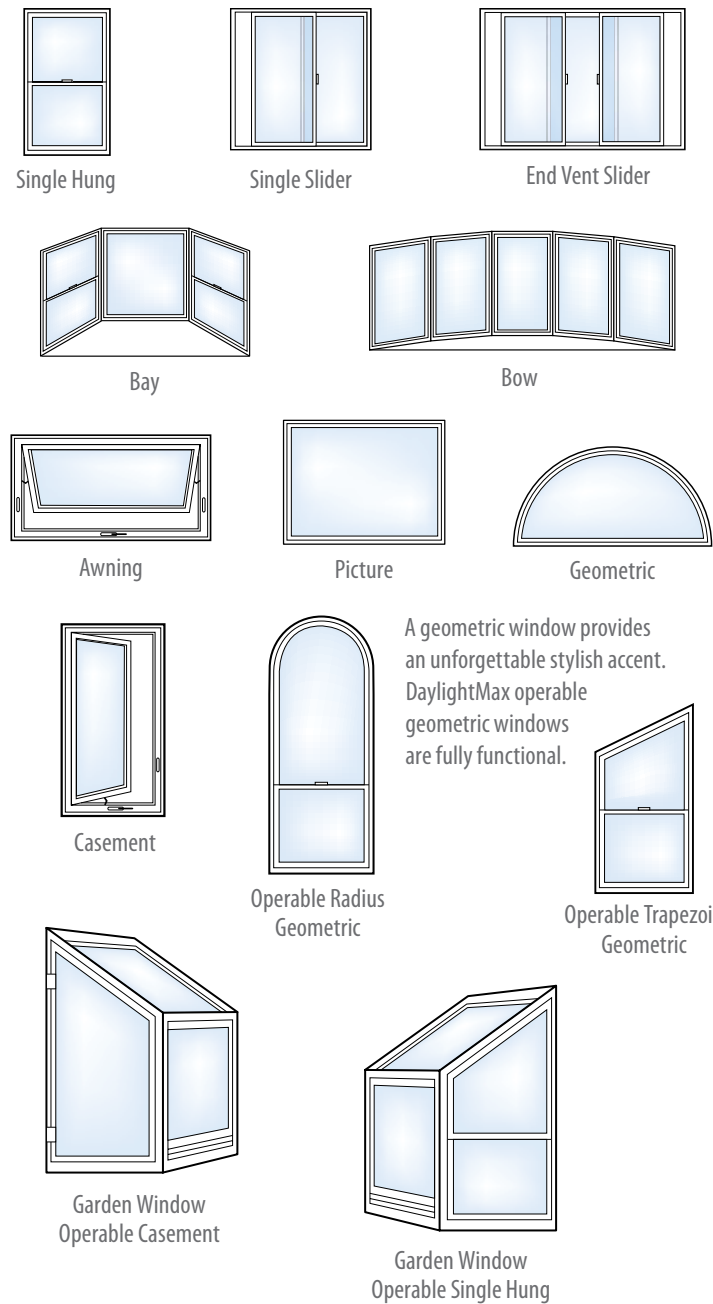

The optional Supercept™ spacer features a U-channel design and is made of stainless steel alloy for better thermal performance and increased strength.

The optional Super Spacer® is made of non-metallic foam that is resistant to temperature transfer. Its flexible design makes it the best choice for curved windows.

Dare to dream.

Replacing your old windows with beautiful Simonton DaylightMax™ windows and doors is the perfect opportunity to transform your home with exciting geometrics, completely new styles or mullied configurations. If you can dream it, you can make it happen with Simonton and DaylightMax.

A geometric window provides an unforgettable stylish accent. DaylightMax operable geometric windows are fully functional.

▲ Replace a Picture window with a bay or bow window and help open up your home and bring the outside in.

▲ Nothing can expand a room and bring the outside in like a Simonton Bay or Bow window. This Bay window features a Picture window in the center, flanked by two operable Casements. The Bay window can be made with 35 or 45-degree angles. Bow windows are comprised of three or more windows mullied at 10-degree increments. Simonton Bay and Bow windows can be made with a variety of operating styles.