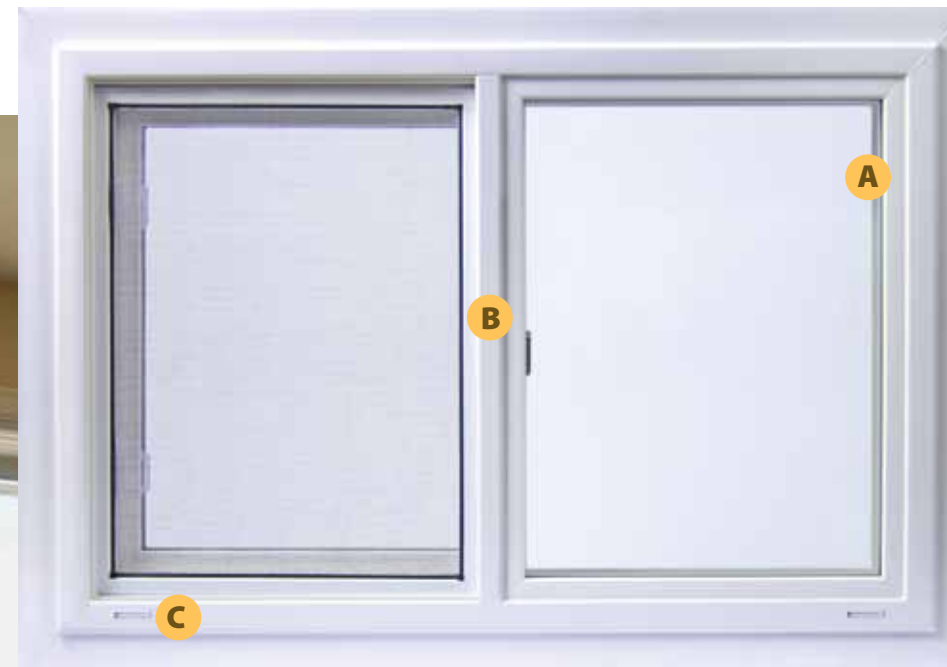

On Casement windows, the convenient handle virtually disappears when not in use.

The Simonton difference is in the details.

- **A** A mitered glazing bead provides a neatly finished appearance.
- **B** The interlock features the same narrow, low profile design as the frame, for attractive symmetry.
- **C** Weep holes are covered by small baffles to keep insects out and to provide a finished look.