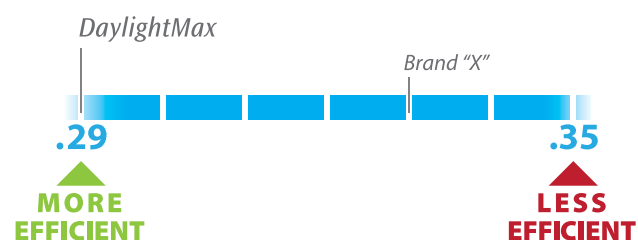

DaylightMax

Make yourself comfortable.

Saving energy is more important than ever.

Conserving natural resources, helping keep your energy costs affordable and making your home comfortable are all reasons that your windows and doors should be as energy-efficient as possible. That's why DaylightMax windows are designed for superior thermal performance. You'll not only notice a difference in the year-round comfort of your home—you'll appreciate the comfort of lower energy costs month after month, year after year.

The truth is in the numbers.

Just as a car's MPG makes it easy to compare the fuel efficiency of different models, a window's U-value makes it easy to compare energy efficiency between different window options. The lower the U-Value, the more efficient the window is. When comparing window options, ask for and compare the U-Value performance.

U-VALUE NUMBER

Take the Simonton Challenge

Compare DaylightMax with the same Gas, Glass and Spacer options in any competitive window and see the U-Value Advantage for yourself. Be wary of manufacturers who claim better U-Value performance but add costly options to meet DaylightMax performance.