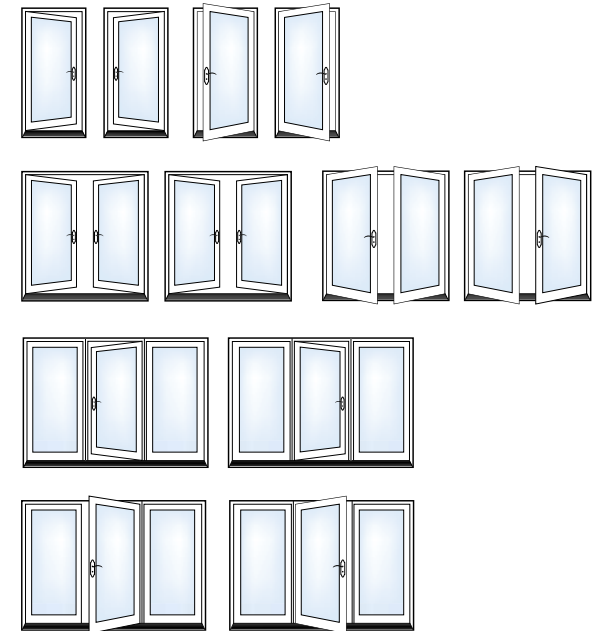

Hinged Door Configurations

Ask your Simonton Windows® dealer which Patio Door is right for you.

Some doors shown with optional grids and hardware.