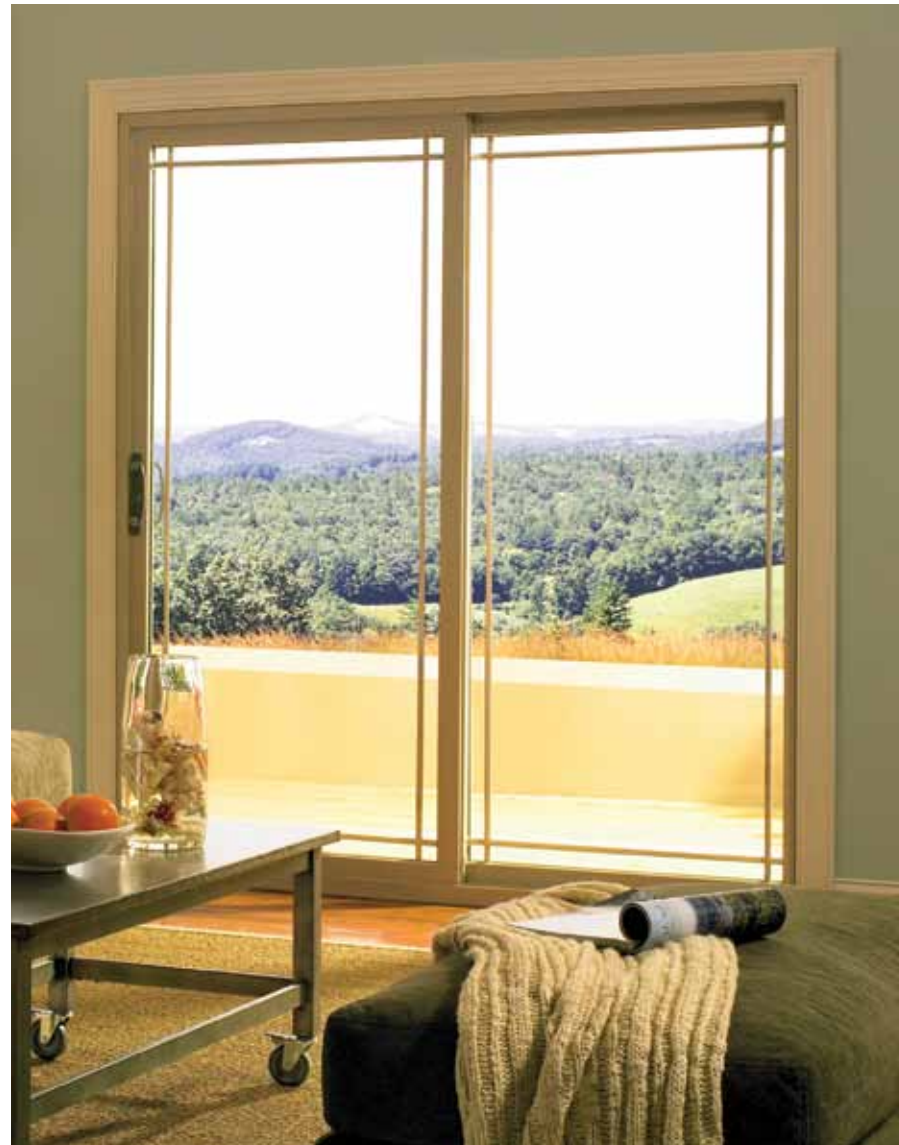

▲ **The Contemporary Patio Door** boasts a sleek, streamlined profile. The broad expanse of glass afforded by a narrower panel frame results in larger sight lines for a clean, unobstructed view.