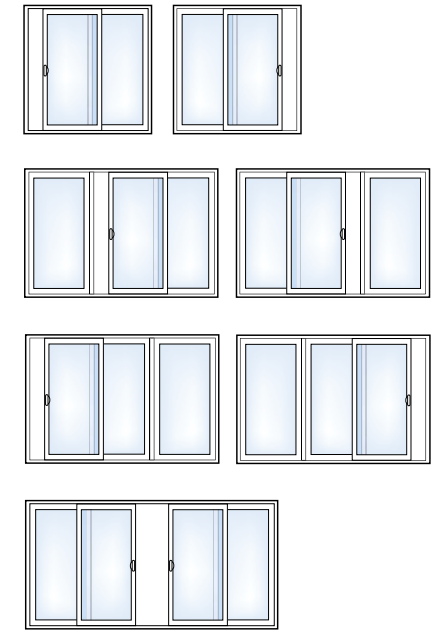

Now that you've selected the ultimate windows for your home, may we suggest the perfect patio door?

Simonton Windows® doors help open living areas, bring the outside in and are an excellent way to make the most of a great view. Whether you choose the versatile Hinged Patio Door, the elegant French Sliding Patio Door or the sleek Contemporary Patio Door, you'll love the view from here.

Sliding Door Configurations

Hinged Door Configurations

Ask your Simonton Windows® dealer which Patio Door is right for you.

Some doors shown with optional grids and hardware.