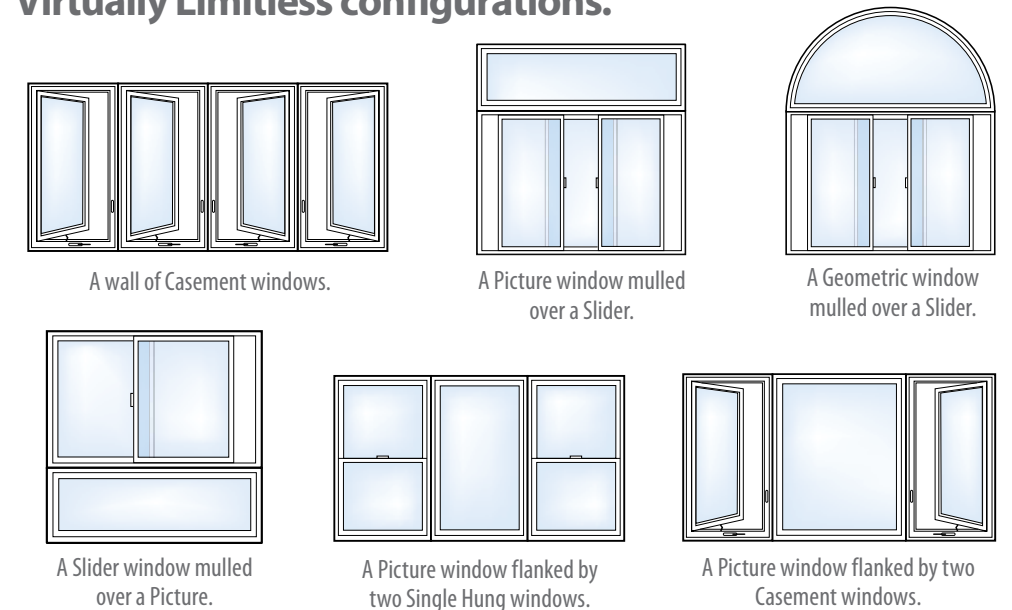

Dare to dream.

Replacing your old windows with beautiful Simonton DaylightMax™ windows and doors is the perfect opportunity to transform your home with exciting geometrics, completely new styles or mullied configurations. If you can dream it, you can make it happen with Simonton and DaylightMax.

A geometric window provides an unforgettable stylish accent. DaylightMax operable geometric windows are fully functional.

▲ Replace a Picture window with a bay or bow window and help open up your home and bring the outside in.

▲ DaylightMax windows are available in a full array of Geometric styles, including this Trapezoid Picture window.

▼ DaylightMax windows and doors can be mullied together for virtually unlimited configurations.*

◀ A Garden window creates a sun-filled enclave that's perfect for plants or herbs, while the sidelites are fully functional.

Virtually Limitless configurations.*

*Some configurations available starting May 2011.